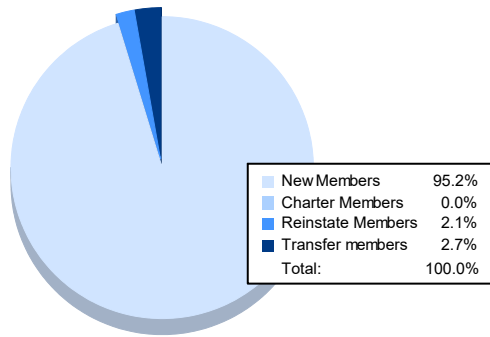

Year	New Clubs	Dropped Clubs	Gain/ Loss Clubs	New Members	Charter Members	Reinstate Members	Transfer Members	Total Member Added	Total Members Dropped	Gain/ Loss Members
2016-2017	0	3	-3	271	0	1	11	283	474	-191
2017-2018	0	0	0	239	0	4	3	246	404	-158
2018-2019	0	3	-3	190	0	1	9	200	324	-124
2019-2020	0	0	0	231	0	2	5	238	336	-98
2020-2021	0	0	0	179	0	4	5	188	255	-67
<b>Average</b>	<b>0</b>	<b>1</b>	<b>-1</b>	<b>222</b>	<b>0</b>	<b>2</b>	<b>7</b>	<b>231</b>	<b>359</b>	<b>-128</b>

### Membership Composition June 2021 Cumulative